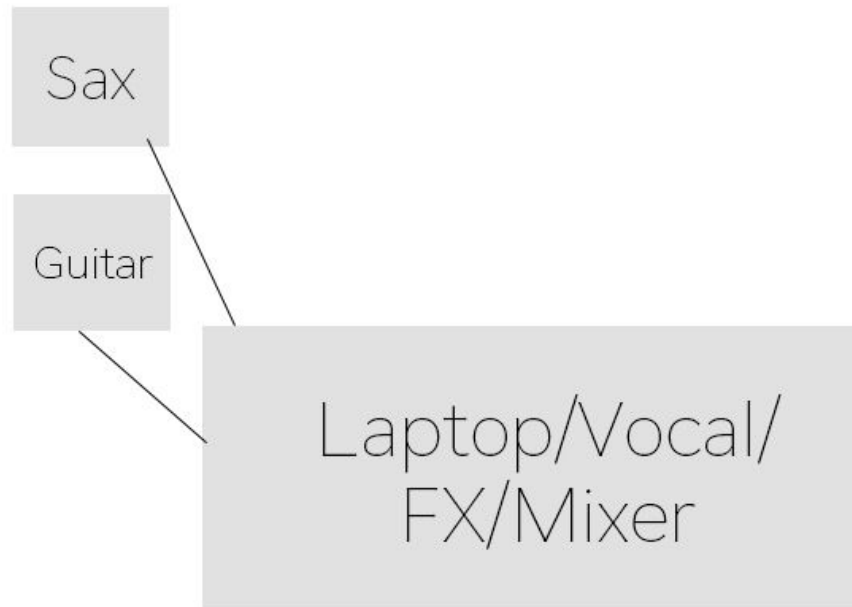

(In Ear Monitors  
are used, wireless  
from mixer)

Drumkit  
(8 pc)

← Saxophone + Guitar +  
Vocals + Backing Tracks  
are all routed to a mono DI  
for FOH